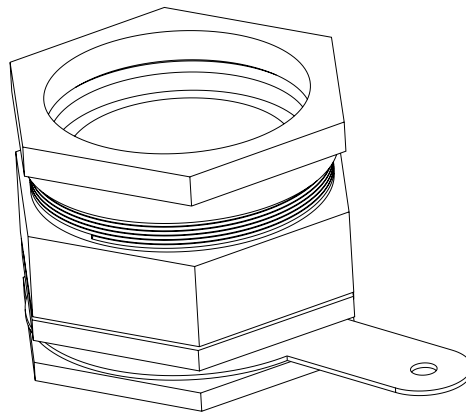

PRODUCT CODE: CW63
CABLE GLAND KIT

DESCRIPTION

63mm Cable Gland Kit

FINISH

Self Colour

MATERIAL

Brass

PACKAGING

Supplied in individual kits

ADDITIONAL NOTES

Conforms to BS EN61386-1
Designed for internal & external applications
Kit comprises; 1 x gland c/w seal, 1 x shroud, 1 x tag and 1 x locknut

Isometric view

Side view

Top view