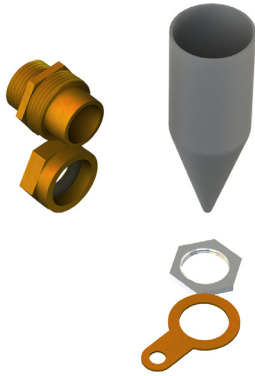

PRODUCT CODE: CW63
CABLE GLAND KIT

DESCRIPTION

63mm Cable Gland Kit

FINISH

Self Colour

MATERIAL

Brass

PACKAGING

Supplied in individual kits

ADDITIONAL NOTES

Conforms to BS EN61386-1
Designed for internal & external applications
Kit comprises; 1 x gland c/w seal, 1 x shroud, 1 x tag and 1 x locknut

Isometric view

Side view