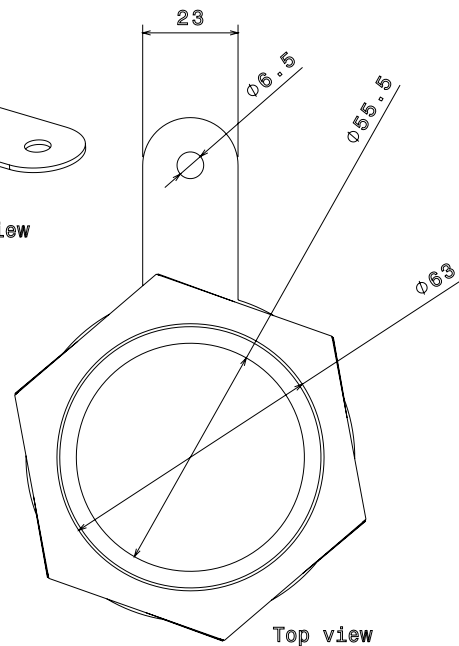

PRODUCT CODE: CW63
CABLE GLAND KIT

DESCRIPTION

63mm Cable Gland Kit

FINISH

Self Colour

MATERIAL

Brass

PACKAGING

Supplied in individual kits

ADDITIONAL NOTES

Conforms to BS EN61386-1
Designed for internal & external applications
Kit comprises; 1 x gland c/w seal, 1 x shroud, 1 x tag and 1 x locknut

Isometric view

Side view

Top view