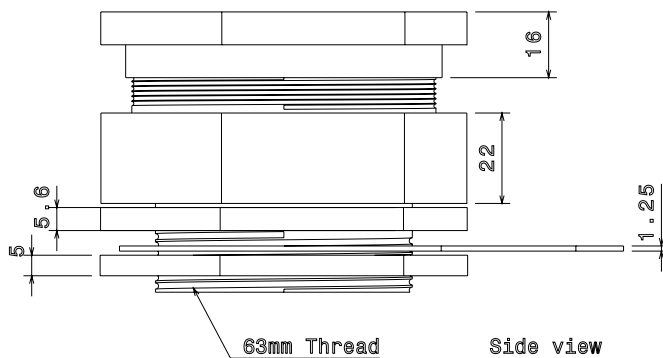

PRODUCT CODE: CW63
CABLE GLAND KIT

DESCRIPTION

63mm Cable Gland Kit

FINISH

Self Colour

MATERIAL

Brass

PACKAGING

Supplied in individual kits

ADDITIONAL NOTES

Conforms to BS EN61386-1
Designed for internal & external applications
Kit comprises; 1 x gland c/w seal, 1 x shroud, 1 x tag and 1 x locknut

Isometric view

Side view

Top view